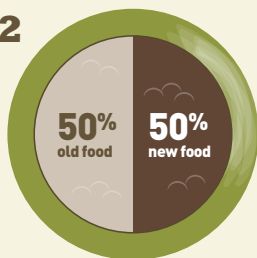

TRANSITIONAL FEEDING

Transitional feeding is when you're switching your dog from one food to another. This should be done slowly, giving your dog's body time to adjust. A gradual incorporation of a new food helps prevent stomach upsets, so adding it in 25% increments can make this transition smooth and comfortable.

1

2

3

4