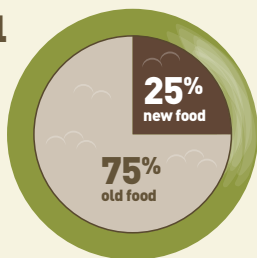

TRANSITIONAL FEEDING

Transitional feeding is when you're switching your dog from one food to another. This should be done slowly, giving your dog's body time to adjust. A gradual incorporation of a new food helps prevent stomach upsets, so adding it in 25% increments can make this transition smooth and comfortable.

1