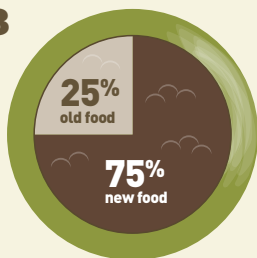

TRANSITIONAL FEEDING

Transitional feeding is when you're switching your dog from one food to another. This should be done slowly, giving your dog's body time to adjust. A gradual incorporation of a new food helps prevent stomach upsets, so adding it in 25% increments can make this transition smooth and comfortable.

1

2

3

4