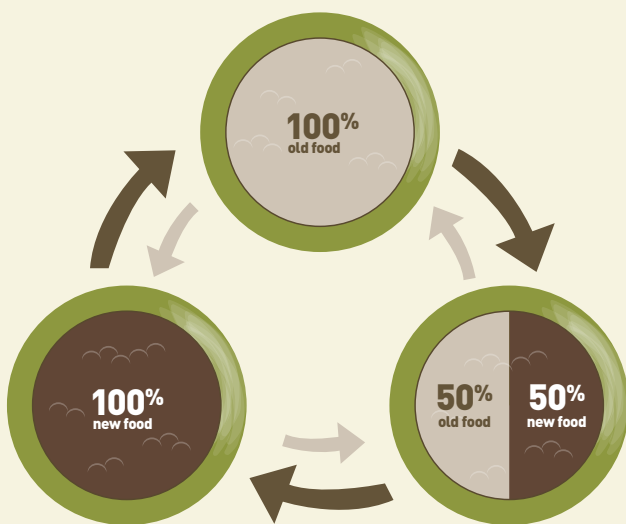

TRANSITIONAL FEEDING

Transitional feeding is when you're switching your dog from one food to another. This should be done slowly, giving your dog's body time to adjust. A gradual incorporation of a new food helps prevent stomach upsets, so adding it in 25% increments can make this transition smooth and comfortable.

1

2

3

4

ROTATIONAL FEEDING

Rotational feeding is beneficial for your dog in many ways. It mimics their ancestral diet, helps support a strong gastrointestinal environment, and provides your dog with a variety of flavours. ACANA gives you the opportunity to offer your dog different recipes from the same family of foods, such as alternating between Regionals Grasslands and Wild Prairie. With similar ingredients and nutritional levels, rotating recipes is easier on their stomachs. To rotate, simply mix different ACANA flavours as often as you wish—every day, every week, or by the bag. Your dog will thank you for it.